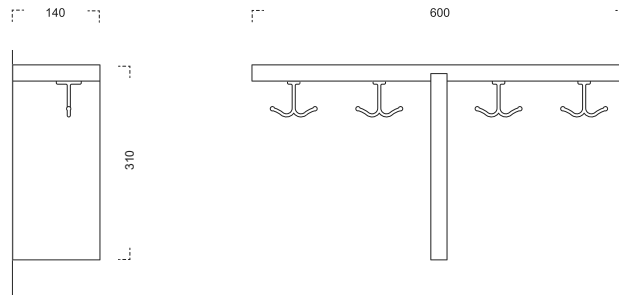

T

HYLLA/SHELF

T formad hylla i massivt trä. Finns i fyra storlekar. Mini T och T2 med 2 krokar, T4 med 4 och T8 med 8 krokar. T fungerar som klädhängare, hatthylla eller telefonbord med plats för allt från handdukar och förkläden till jackor och paraplyer.

Material:

Obehandlad björk
Oljad ek
Vit lack

T-shaped wall shelf in solid wood. Available in four sizes: Mini T and T2 with 2 hooks, T4 with 4 hooks, and T8 with 8 hooks. Use it to hang coats on, as a hat-rack, phone stand or for everything from towels to umbrellas.

Materials:

Unfinished birch
Oiled oak
White lacquer

hylla T4