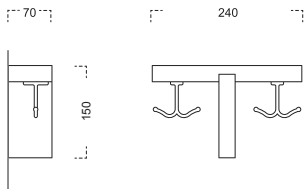

T

HYLLA/SHELF

T formad hylla i massivt trä. Finns i fyra storlekar. Mini T och T2 med 2 krokar, T4 med 4 och T8 med 8 krokar. T fungerar som klädhängare, hatthylla eller telefonbord med plats för allt från handdukar och förkläden till jackor och paraplyer.

Material:

Obehandlad björk
Oljad ek
Vit lack

T-shaped wall shelf in solid wood. Available in four sizes: Mini T and T2 with 2 hooks, T4 with 4 hooks, and T8 with 8 hooks. Use it to hang coats on, as a hat-rack, phone stand or for everything from towels to umbrellas.

Materials:

Unfinished birch
Oiled oak
White lacquer

mini T