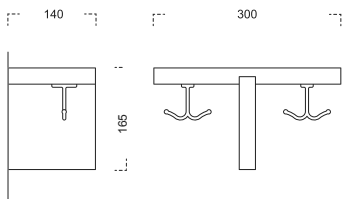

T

HYLLA/SHELF

T formad hylla i massivt trä. Finns i fyra storlekar. Mini T och T2 med 2 krokar, T4 med 4 och T8 med 8 krokar. T fungerar som klädhängare, hatthylla eller telefonbord med plats för allt från handdukar och förkläden till jackor och paraplyer.

Material:

Obehandlad björk
Oljad ek
Vit lack

T-shaped wall shelf in solid wood. Available in four sizes: Mini T and T2 with 2 hooks, T4 with 4 hooks, and T8 with 8 hooks. Use it to hang coats on, as a hat-rack, phone stand or for everything from towels to umbrellas.

Materials:

Unfinished birch
Oiled oak
White lacquer

hylla T2